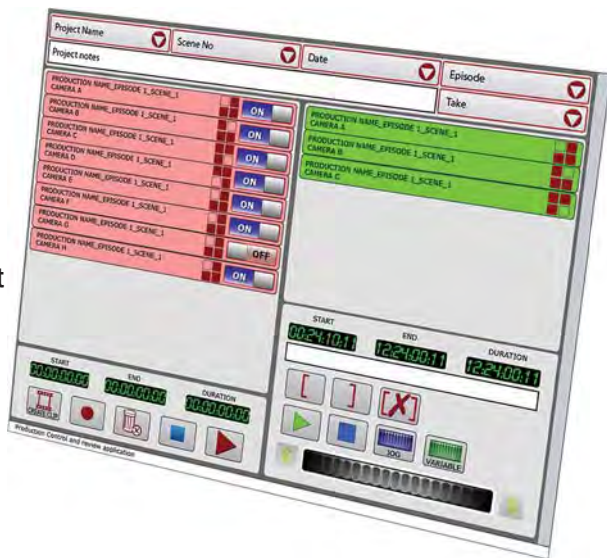

Control devices locally, across town or across the globe!

Network

- Studio Recording
- Playback Automation
- Production Automation
- Quality Control
- Clip & Playlist Management
- Gallery Status Monitoring

Producer's Office or Edit Bay

Build your own Combination of Control Panels from a selection of modules

Network

Redundant Back-up Engine

Video Server or VTR Control up to 32 Channels

Network

IP to Serial control

Master Control Room, On-Air

Network

GPI/O

Network

AVITA

Ergonomic cantilever design for ease of use when using touch screen or hardware panel

AVITA provides greater control options and additional methods of interfacing with new and existing iNews and ENPS Playback Automation Systems